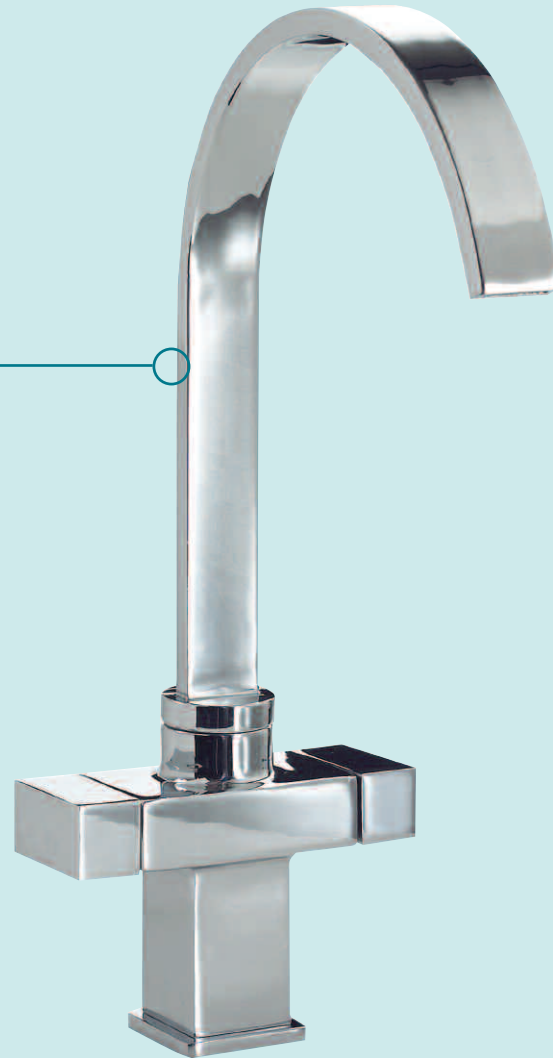

# PLANAR

Monobloc

A modern one-piece body casting with a  $\frac{1}{2}$  quarter turn operation giving easy use and low pressure flow.

The Planar tap brings together the latest in geometric styling with a high chrome finish, stunning full swivel waterfall spout and bold cubic body.

# Planar

## Monobloc

### Features:

- Stunning waterfall spout/single flow
- Full swivel
- High chrome finish