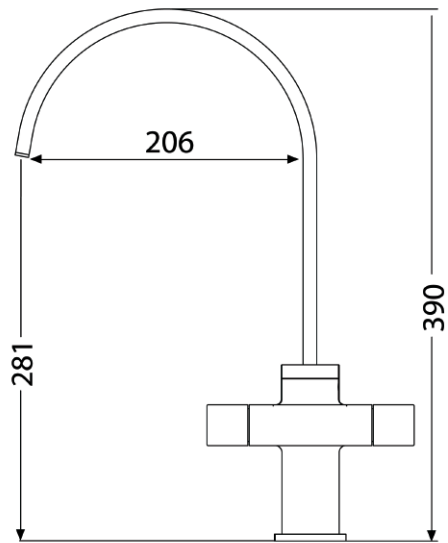

Planar

Monobloc

Minimum Recommended Pressure:

- Bar Pressure Low 0.1Bar

Features:

- Stunning waterfall spout/single flow
- Full swivel
- High chrome finish

Finishes available

Chrome
TP0611